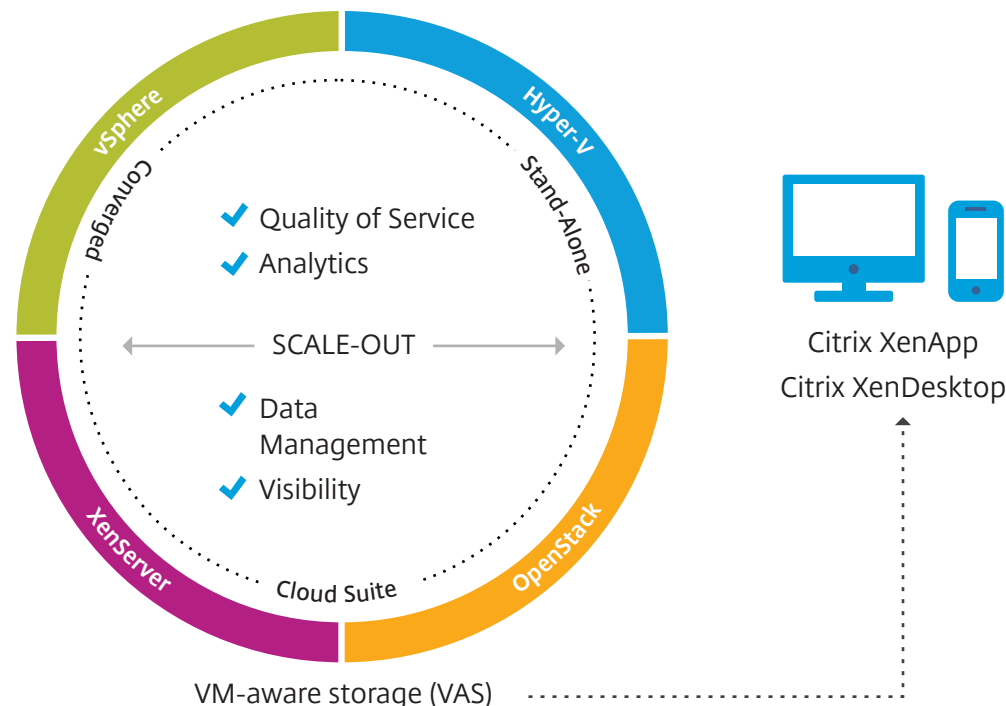

## KEY DIFFERENTIATORS

Everything at VM-level lets you focus on your virtualized applications.

Guaranteed performance

VM-level real-time and predictive analytics

Scale-out platform from 17TB to 10PB

## ESG LAB RESULT

1 Datastore to manage

8 minutes to install, configure and deploy the first VM

2.5 hours to deploy 1,000 linked clones

## PRODUCT INTEROPERABILITY WITH CITRIX PRODUCTS

To see is to believe.

Get hands on at

[explore.tintri.com](http://explore.tintri.com)

to see how easy it is with VM-aware storage