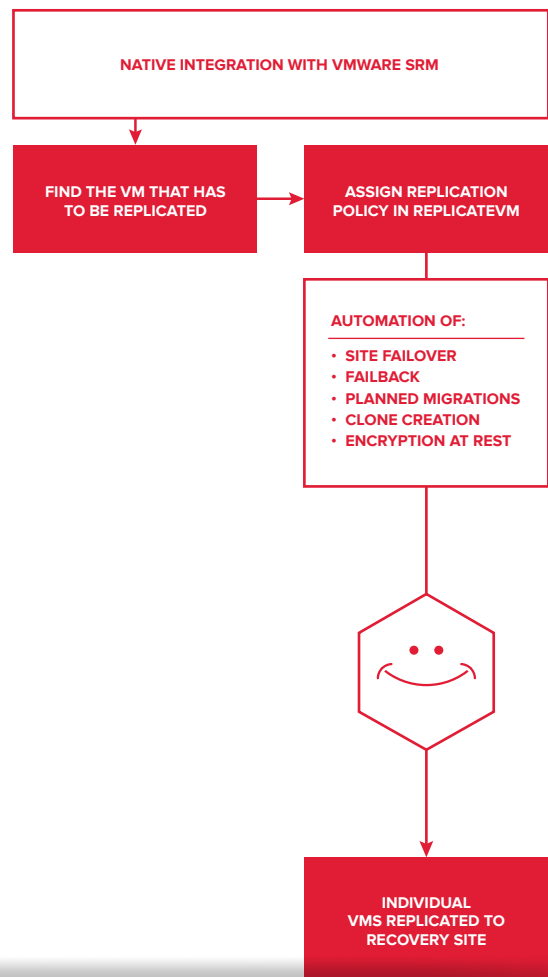

TINTRI

TINTRI CHALLENGES CONVENTION. WE BATTLE THE 'STORAGE QUO' TO SAVE YOUR WEEKENDS.

PLEASE CONTACT YOUR RESELLER OR INFO@TINTRI.COM FOR MORE INFORMATION.

Global HQ
+1 650-810-8200
info@tintri.com
www.tintri.com

EMEA Headquarters
+44 (0) 203 053 0853
emea@tintri.com

APAC Headquarters
+61 3 9653 9610
apac@tintri.com

Japan Headquarters
+81 (3) 3216 7345
info.japan@tintri.com

Tintri, the Tintri logo, Tintri VMstore, Tintri Global Center, CloneVM, ReplicateVM, SecureVM and SnapVM are trademarks or registered trademarks of Tintri, Inc. All other trademarks or service marks are the property of their respective holders and are hereby acknowledged.
©2014 Tintri, Inc. All rights reserved. 141001T10072