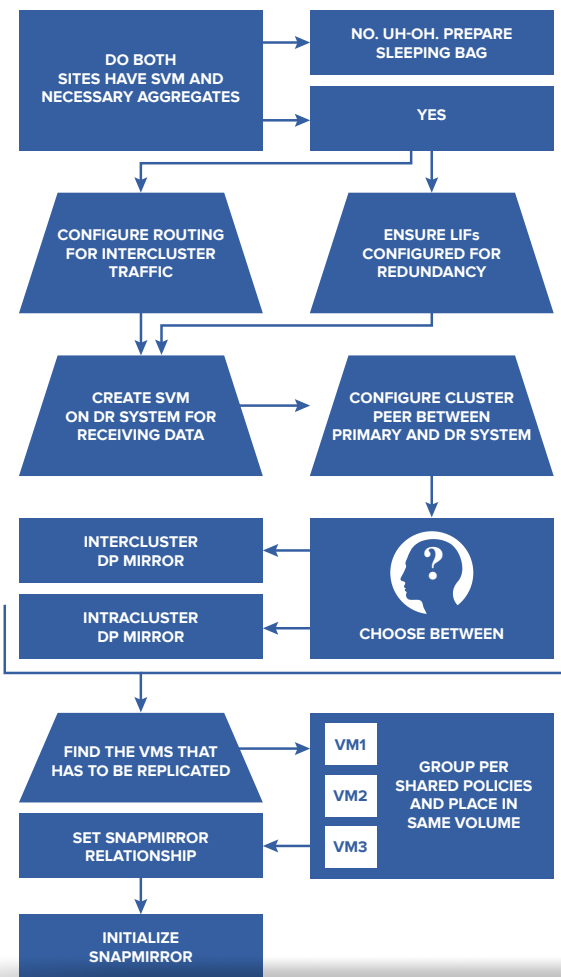

CONVENTIONAL STORAGE