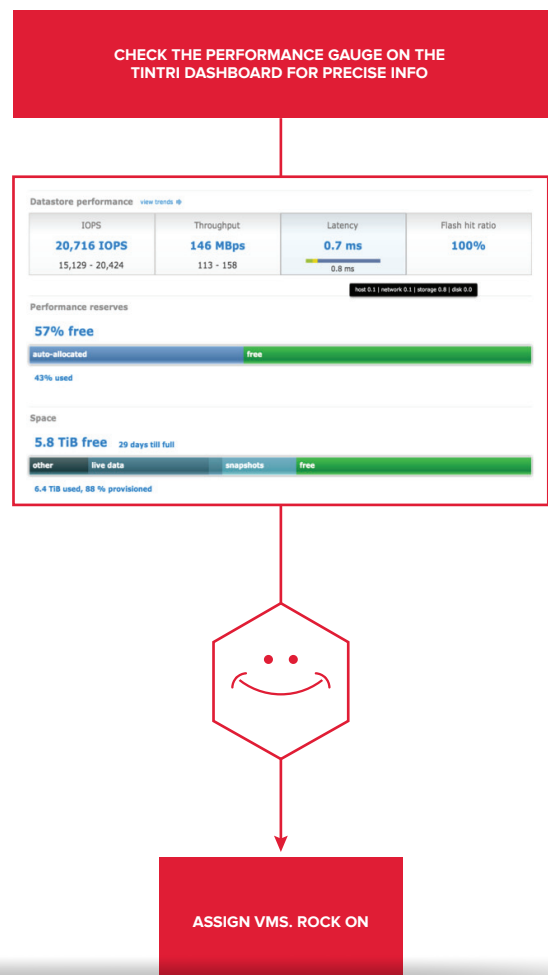

“Issues that used to take days now take minutes.

The best part is that we are able to monitor mission critical VMs in real-time via the VMstore GUI.”

CONVENTIONAL STORAGE

TINTRI

TINTRI CHALLENGES CONVENTION. WE BATTLE THE 'STORAGE QUO' TO SAVE YOU FROM SMOOTH JAZZ.