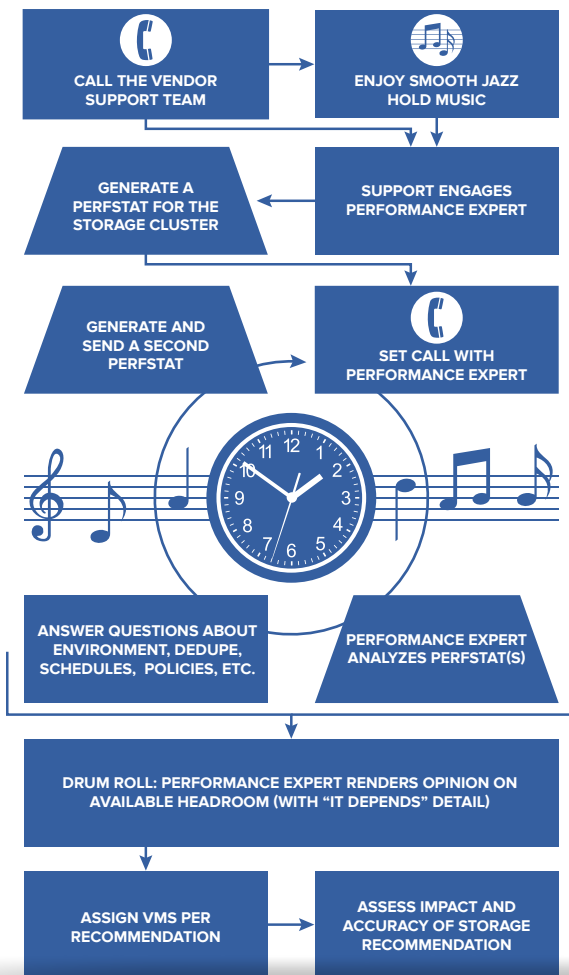

HEAD-TO-BRAIN: PERFORMANCE HEADROOM

Conventional Storage has a big head, whereas Tintri has a big brain. Here's one example: what steps must you take (and how much hold music must you endure) to determine your performance headroom and ability to accommodate more VMs?

“Issues that used to take days now take minutes.

The best part is that we are able to monitor mission critical VMs in real-time via the VMstore GUI.”

CONVENTIONAL STORAGE

TINTRI

TINTRI CHALLENGES CONVENTION. WE BATTLE THE 'STORAGE QUO' TO SAVE YOU FROM SMOOTH JAZZ.